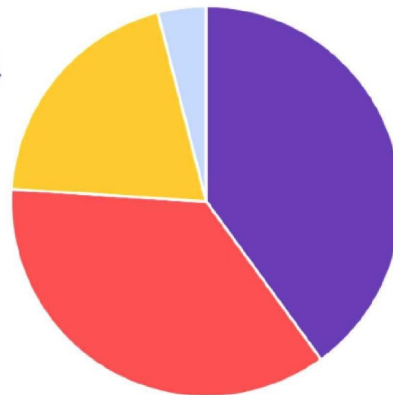

**SUPPORT
OUR LOTTERY
TODAY**

**£1 per
week**

**Weekly
cash prizes**

**£25,000
jackpot**

**YOUR
SCHOOL
LOTTERY**

Splitting the £1.00

How it works...

It's simple—choose 6 numbers between 0-9 and if they match the weekly lottery draw, you win great prizes. One of our players will win a cash prize every week, maybe even the £25k jackpot! Tickets cost just £1 per week and the proceeds are donated to Nelson Academy

Every Saturday at 8pm the numbers are drawn and posted online. Winners are notified by email and winnings paid into the account of your choice.

The easiest way to join our lottery is online at YourSchoolLottery.co.uk by direct debit or debit card.

It's so easy to join and will make a real difference to Nelson Academy

- 40p goes to our school
- 36p goes to cash prizes
- 20p goes to admin costs
- 4p goes to VAT

The Maths... 100 tickets sold a week means
= £30 weekly cash prize
= £2,080 a year for our school