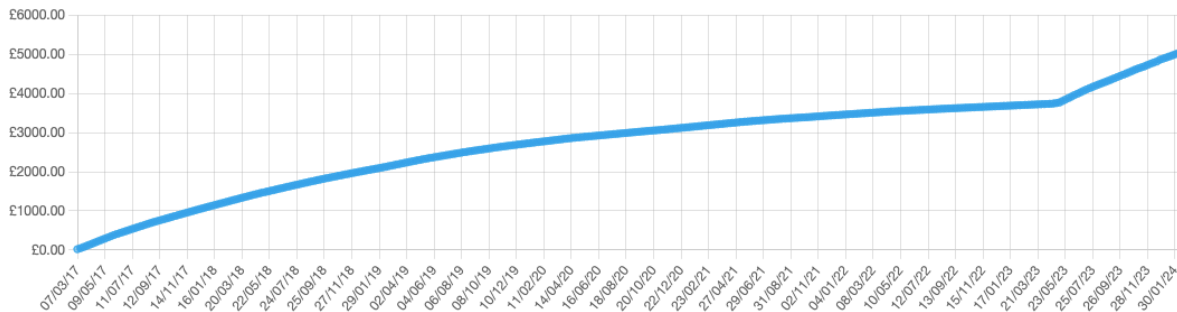

# School Lottery...

**Current ticket count**

**68**

**Tickets**

**Funds raised**

**£163.60**

**This year**

**You're on track to raise  
£1,341.20 this year**

Funds raised all time

We have been running the lottery for 6 years now and already this year, we have raised £163.60. We currently have 68 ticket holders....we would love to reach our goal of 150 ticket holders! So please help! £1 a ticket and lots of chances to win!